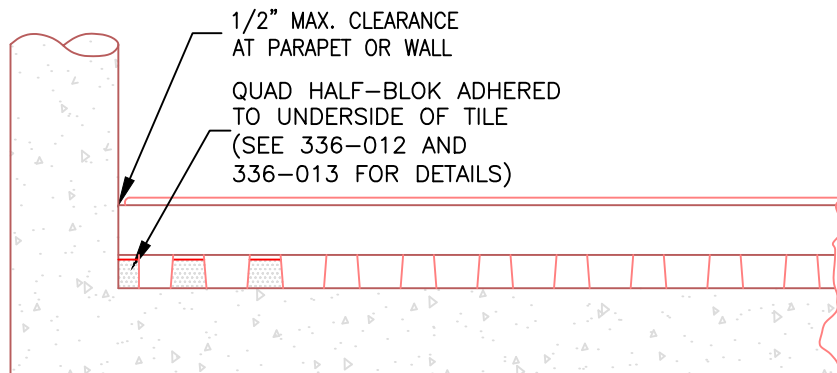

# PLAYGUARD<sup>®</sup>

SAFETY SURFACING

ecore

715 FOUNTAIN AVENUE  
 LANCASTER, PA 17601  
 TOLL FREE: 1-800-851-4746  
 PHONE: (717)295-3400  
 FAX: (717)295-3414  
 www.playguardsurfacing.com

FULL TILE TERMINATION AT PARAPET OR WALL

CUT TILE TERMINATION AT PARAPET OR WALL  
 (CUT TILES LESS THAN 8" WIDE)

**NOTES:**

1. INSTALLATION TO BE COMPLETED IN ACCORDANCE WITH MANUFACTURER'S SPECIFICATIONS.
2. DO NOT SCALE DRAWINGS.
3. COLOUR TO BE CONFIRMED WITH OWNER PRIOR TO INSTALLATION.