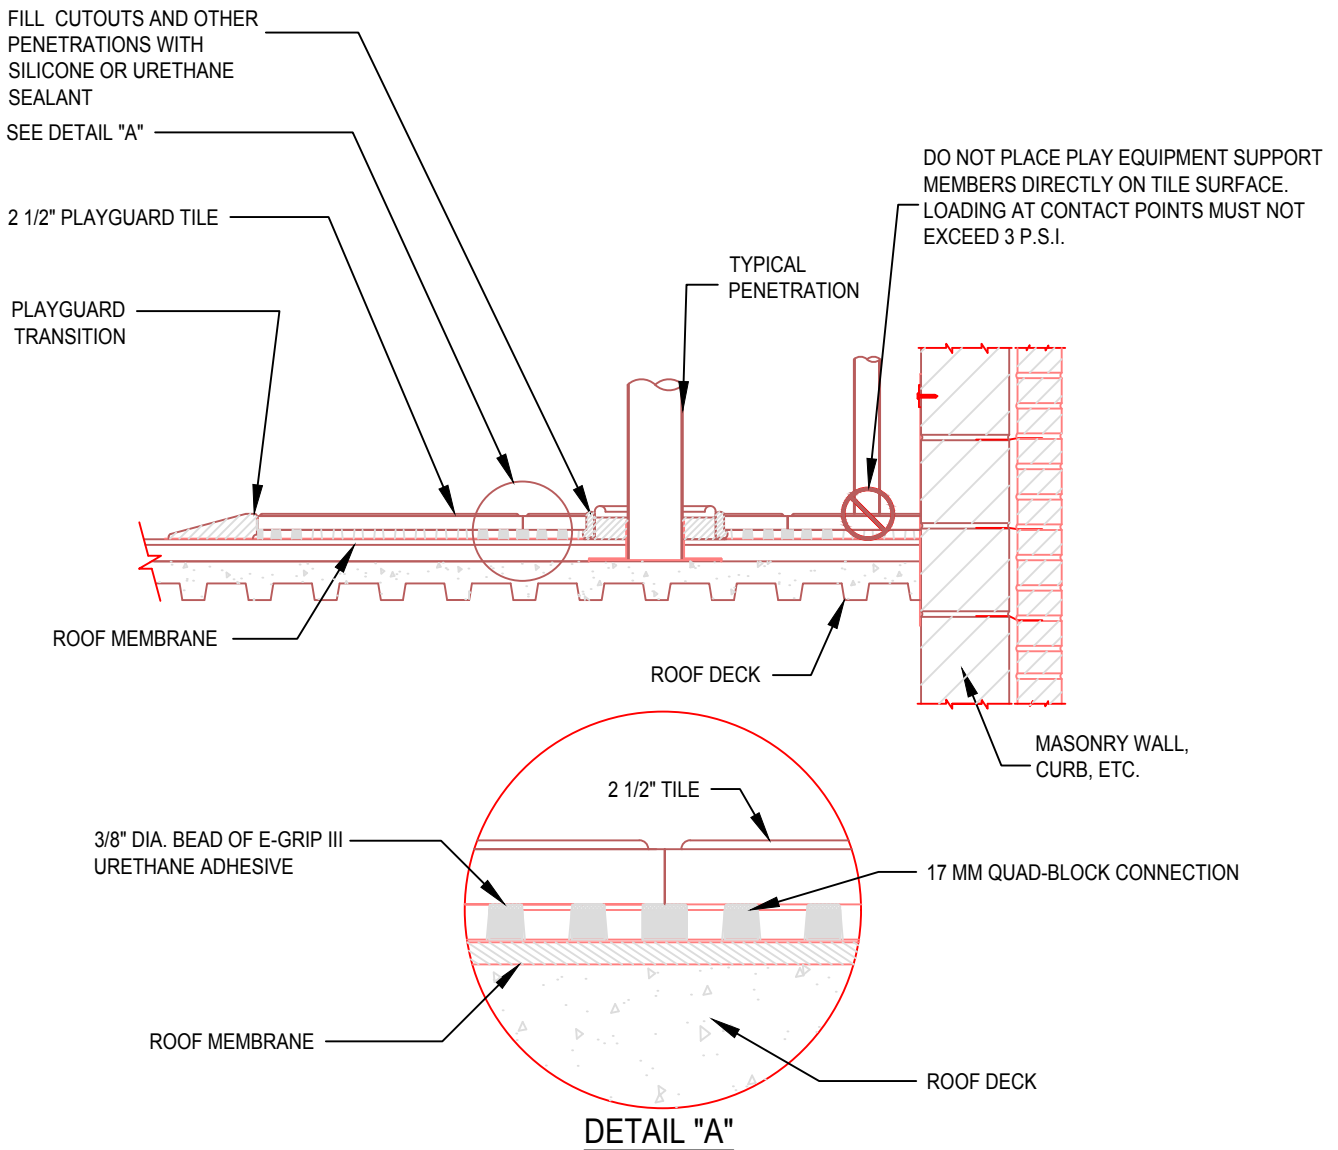

PLAYGUARD

SAFETY SURFACING

ecore™

715 FOUNTAIN AVENUE
LANCASTER, PA 17601
TOLL FREE: 1-800-851-4746
www.playguardsurfacing.com

NOTES:

1. INSTALLATION TO BE COMPLETED IN ACCORDANCE WITH MANUFACTURER'S SPECIFICATIONS.
2. DO NOT SCALE DRAWINGS.
3. COLOR TO BE CONFIRMED WITH OWNER PRIOR TO INSTALLATION.