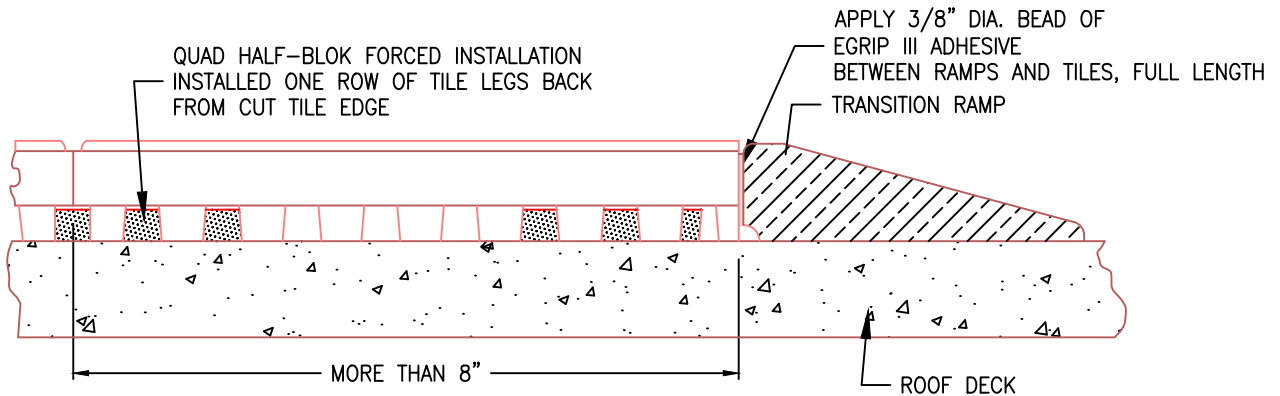

PLAYGUARD[®]

SAFETY SURFACING

ecore

715 FOUNTAIN AVENUE
 LANCASTER, PA 17601
 TOLL FREE: 1-800-851-4746
 PHONE: (717)295-3400
 FAX: (717)295-3414
 www.playguardsurfacing.com

NOTE: ALL DIMENSIONS ARE SHOWN IN INCHES

CUT TILE TERMINATION AT PARAPET OR WALL
 (CUT TILES MORE THAN 8" WIDE)

TRANSITION FROM CUT TILE PERIMETER
 (CUT TILES LESS THAN 8" WIDE)

NOTES:

1. INSTALLATION TO BE COMPLETED IN ACCORDANCE WITH MANUFACTURER'S SPECIFICATIONS.
2. DO NOT SCALE DRAWINGS.
3. COLOUR TO BE CONFIRMED WITH OWNER PRIOR TO INSTALLATION.

EDGE TREATMENT INSTALLATION DETAILS

PLAYGUARD, CUT TILES MORE THAN 8" WIDE