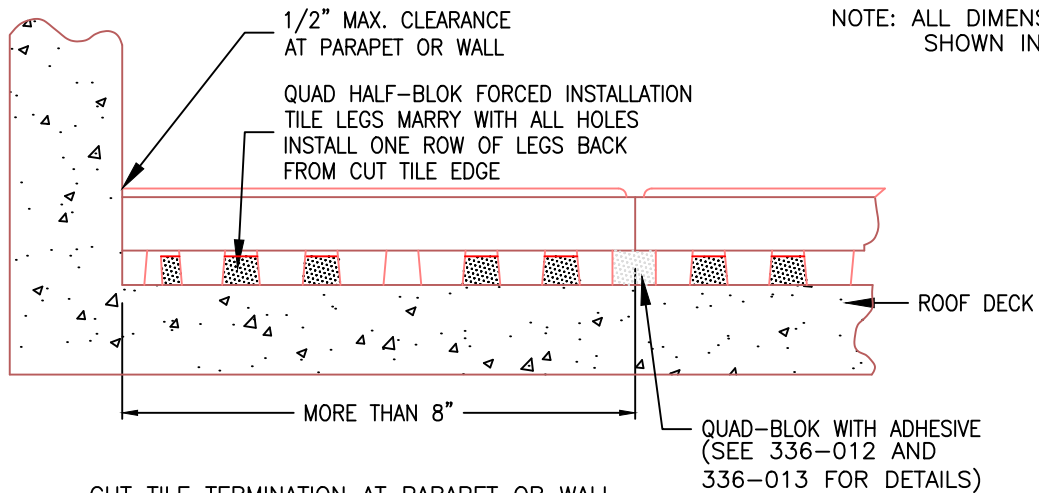

PLAYGUARD[®]

SAFETY SURFACING

ecore

715 FOUNTAIN AVENUE
 LANCASTER, PA 17601
 TOLL FREE: 1-800-851-4746
 PHONE: (717)295-3400
 FAX: (717)295-3414
 www.playguardsurfacing.com

NOTE: ALL DIMENSIONS ARE SHOWN IN INCHES

CUT TILE TERMINATION AT PARAPET OR WALL
 (CUT TILES MORE THAN 8" WIDE)

TRANSITION FROM CUT TILE PERIMETER
 (CUT TILES LESS THAN 8" WIDE)

NOTES:

1. INSTALLATION TO BE COMPLETED IN ACCORDANCE WITH MANUFACTURER'S SPECIFICATIONS.
2. DO NOT SCALE DRAWINGS.
3. COLOUR TO BE CONFIRMED WITH OWNER PRIOR TO INSTALLATION.

EDGE TREATMENT INSTALLATION DETAILS

PLAYGUARD, CUT TILES MORE THAN 8" WIDE