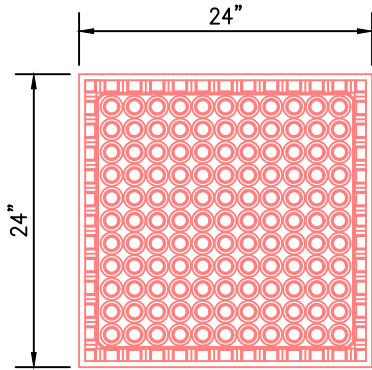

PLAYGUARD

SAFETY SURFACING

ecore™

715 FOUNTAIN AVENUE
 LANCASTER, PA 17601
 TOLL FREE: 1-800-851-4746
 PHONE: (717)295-3400
 FAX: (717)295-3414
 www.playguardsurfacing.com

BOTTOM VIEW

SIDE VIEW

□ 2 1/2" STANDARD RAMP
 48" LONG SECTIONS

□ 4 5/8" STANDARD RAMP
 48" LONG SECTIONS

NOTES:

1. INSTALLATION TO BE COMPLETED IN ACCORDANCE WITH MANUFACTURER'S SPECIFICATIONS.
2. DO NOT SCALE DRAWINGS.
3. COLOUR TO BE CONFIRMED WITH OWNER PRIOR TO INSTALLATION.