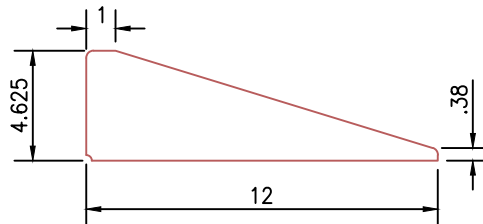

PLAYGUARD

SAFETY SURFACING

ecore™

715 FOUNTAIN AVENUE
 LANCASTER, PA 17601
 TOLL FREE: 1-800-851-4746
 PHONE: (717)295-3400
 FAX: (717)295-3414
 www.playguardsurfacing.com

BOTTOM VIEW

SIDE VIEW

□ 2 1/2" STANDARD RAMP
 48" LONG SECTIONS

□ 4 5/8" STANDARD RAMP
 48" LONG SECTIONS

NOTES:

1. INSTALLATION TO BE COMPLETED IN ACCORDANCE WITH MANUFACTURER'S SPECIFICATIONS.
2. DO NOT SCALE DRAWINGS.
3. COLOUR TO BE CONFIRMED WITH OWNER PRIOR TO INSTALLATION.