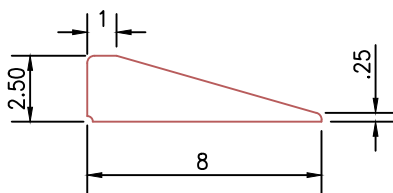

PLAYGUARD

SAFETY SURFACING

ecore™

715 FOUNTAIN AVENUE
 LANCASTER, PA 17601
 TOLL FREE: 1-800-851-4746
 PHONE: (717)295-3400
 FAX: (717)295-3414
 www.playguardsurfacing.com

BOTTOM VIEW

SIDE VIEW

□ 2 1/2" STANDARD RAMP
 48" LONG SECTIONS

□ 4 5/8" STANDARD RAMP
 48" LONG SECTIONS

NOTES:

1. INSTALLATION TO BE COMPLETED IN ACCORDANCE WITH MANUFACTURER'S SPECIFICATIONS.
2. DO NOT SCALE DRAWINGS.
3. COLOUR TO BE CONFIRMED WITH OWNER PRIOR TO INSTALLATION.