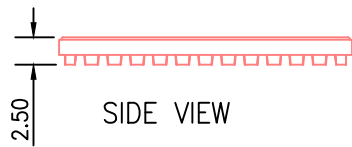

PLAYGUARD

SAFETY SURFACING

ecore™

715 FOUNTAIN AVENUE
 LANCASTER, PA 17601
 TOLL FREE: 1-800-851-4746
 PHONE: (717)295-3400
 FAX: (717)295-3414
 www.playguardsurfacing.com

BOTTOM VIEW

SIDE VIEW

□ 2 1/2" STANDARD RAMP
 48" LONG SECTIONS

□ 4 5/8" STANDARD RAMP
 48" LONG SECTIONS

NOTES:

1. INSTALLATION TO BE COMPLETED IN ACCORDANCE WITH MANUFACTURER'S SPECIFICATIONS.
2. DO NOT SCALE DRAWINGS.
3. COLOUR TO BE CONFIRMED WITH OWNER PRIOR TO INSTALLATION.